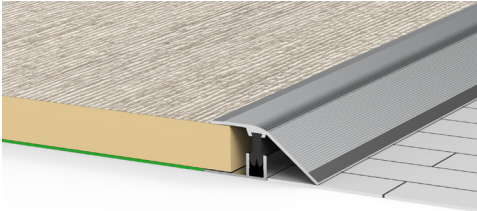

Profiles

Prestige Profile end *
Size: 3400 x 45 x 14 mm

Prestige Profile border
Size: 3400 x 27 x 7-18 mm

Prestige Profile universal
Size: 3400 x 45 x 7-18 mm

Prestige Profile ramp *
Size: 3400 x 47 x 14-25 mm

Prestige Profile stair
Size: 3400 x 21 x 14 mm

Prestige Flat top
Size: 3400 x 37 x 8-16 mm

The full Prestige profile range features a total of 14 colours. For more details visit www.premiumfloors.com.au/accessories.
* These profiles are a stocked product in Australia. In New Zealand they are available as a special order.