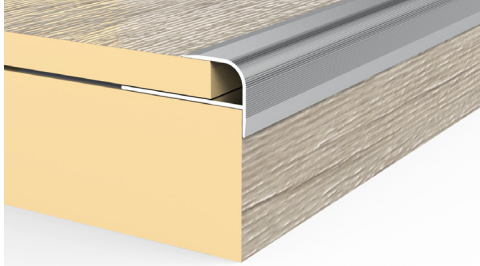

Profiles

Prestige Profile end *
Size: 3400 x 45 x 14 mm

Prestige Profile border
Size: 3400 x 27 x 7-18 mm

Prestige Profile universal
Size: 3400 x 45 x 7-18 mm

Prestige Profile ramp *
Size: 3400 x 47 x 14-25 mm

Prestige Profile stair
Size: 3400 x 21 x 14 mm

Prestige Flat top
Size: 3400 x 37 x 8-16 mm

The full Prestige profile range features a total of 14 colours. For more details visit www.premiumfloors.com.au/accessories.
* These profiles are a stocked product in Australia. In New Zealand they are available as a special order.