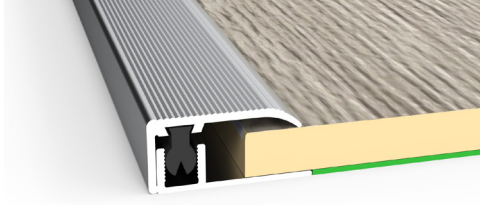

▶ A TOTAL SOLUTION

At Floorscape we don't just offer a product, we offer a total solution. From floors to stair solutions, underlays and profiles, Floorscape' range of products guarantees a perfect result every time.

Profiles

The full Prestige profile range features a total of 14 colours. For more details visit www.premiumfloors.com.au/accessories.
* These profiles are a stocked product in Australia. In New Zealand they are available as a special order.

Other profiles available

End profile BBEND(-)
Natural not available
Size: 1850 x 50 x 14 mm

T moulding expansion profile BBEXP(-)
Antique not available
Size: 1850 x 50 x 14 mm

Stair nose

ARC Bamboo has its own range of stair noses with a Uniclic® profile on one edge.
Size: 1850 x 96 x 14 mm (25 mm bullnose)

Underlay

Quiet-Step is the recommended underlay for ARC Bamboo: due to its high density, Quiet-Step is able to retain its characteristics and fulfill its purpose without compromise.
1 roll - 20 or 50m²; thickness: 2mm