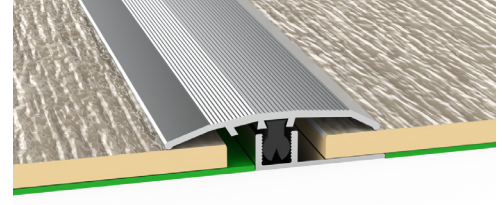

Just have a look at our Australiana Bamboo: thanks to the wide planks, the natural variation almost resembles the real look of the popular timber species Spotted Gum.

ARC BRUSHED ANTIQUE | ABWBA

ARC AUSTRALIANA | ABWAUS

Profiles

Prestige Profile end *
Size: 3400 x 45 x 14 mm

Prestige Profile border
Size: 3400 x 27 x 7-18 mm

Prestige Profile universal
Size: 3400 x 45 x 7-18 mm

Prestige Profile ramp *
Size: 3400 x 47 x 14-25 mm