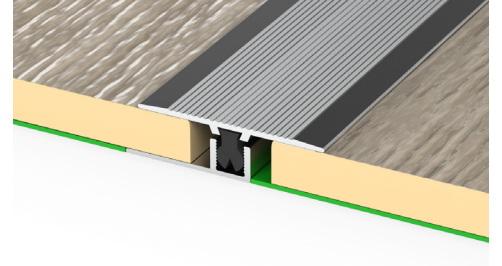

Prestige Flat top
Size: 3400 x 37 x 8-16 mm

The full Prestige profile range features a total of 14 colours. For more details visit www.premiumfloors.com.au/accessories.
* These profiles are a stocked product in Australia. In New Zealand they are available as a special order.

Other profiles available

End profile BBEND(-)
Natural not available
Size: 1850 x 50 x 14 mm

T moulding expansion profile BBEXP(-)
Antique not available
Size: 1850 x 50 x 14 mm