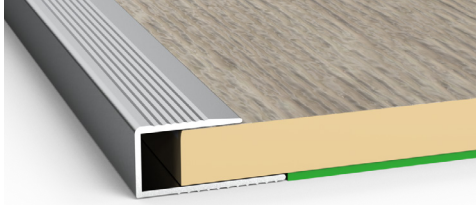

▶ A TOTAL SOLUTION

At Floorscape we don't just offer a product, we offer a total solution. From floors to stair solutions, underlays and profiles, Floorscape' range of products guarantees a perfect result every time.

Profiles